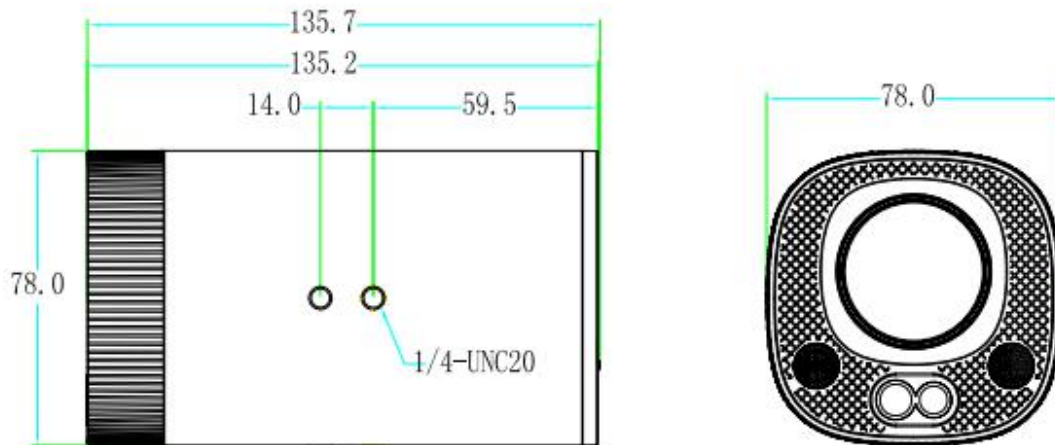

Technical Specification

Camera Parameter	
Sensor	1/2.8inch sensor
Effective Pixels	2 megapixel, 16: 9
Video Format	HDMI video format 1080I@60fps, 1080I@50fps, 1080P@30fps, 1080P@25fps, 720P@60fps, 720P@50fps USB3.0 interface video format Horizontal screen: 1920×1080@30fps, 1280×720@30fps, 1024×576@30fps, 960×540@30fps, 800×448@30fps, 640×360@30fps, 640×480@30fps, 320×176P30fps Vertical screen: 1080×1920@30fps, 720×1280@30fps, 576×1024@30fps, 540×960@30fps, 448×800@30fps, 480×720@30fps, 480×640@30fps
View Angle	8.8° ~ 68°
Focus Length	f=4.34mm~41.66mm
AV	F1.85 ~ F2.63
Optical Zoom	10X
Minimum Illumination	0.1Lux(F1.8, AGC ON)
DNR	2D & 3D DNR
Super Auto noise reduction	On/Off
White Balance	Auto / Manual/ One Push /3000K/3500K/4000K/4500K/5000K/5500K/6000K/6500K/7000K
Focus	Auto/Manual/One Push Focus
Exposure	Auto/Manual
BLC	On/Off
SNR	>50dB
Vertical Screen Switch	On/Off
Focus Assist	On/Off
Minimum Object Distance	10cm(W)~100cm(N)

Tel:+86-755-33288582

E-mail:claire@mingricctv.com

Web:www.minrraycam.com

Address: 5&6 Floor,Building 13-A,ZhongHaiXin Technology Park,Ganli Road,Lilang Avenue,Buji,Shenzhen 518112,China

Stored Humidity	20%~90%
Working Temperature	-10℃~+50℃
Working Humidity	20%~80%
Dimension(W*H*D)	78mm×137.5mm×78mm
Weight	0.6KG
Application	Indoor
Accessory	Power Supply, Wireless Remote Control, USB3.0 Cable, User Manual, Warranty Card

Dimension (Unit: mm)

Phone:+86-17771843647

Tel:+86-755-33288582

E-mail:claire@mingricctv.com

Web:www.minrraycam.com

Address: 5&6 Floor,Building 13-A,ZhongHaiXin Technology Park,Ganli Road,Lilang Avenue,Buji,Shenzhen 518112,China